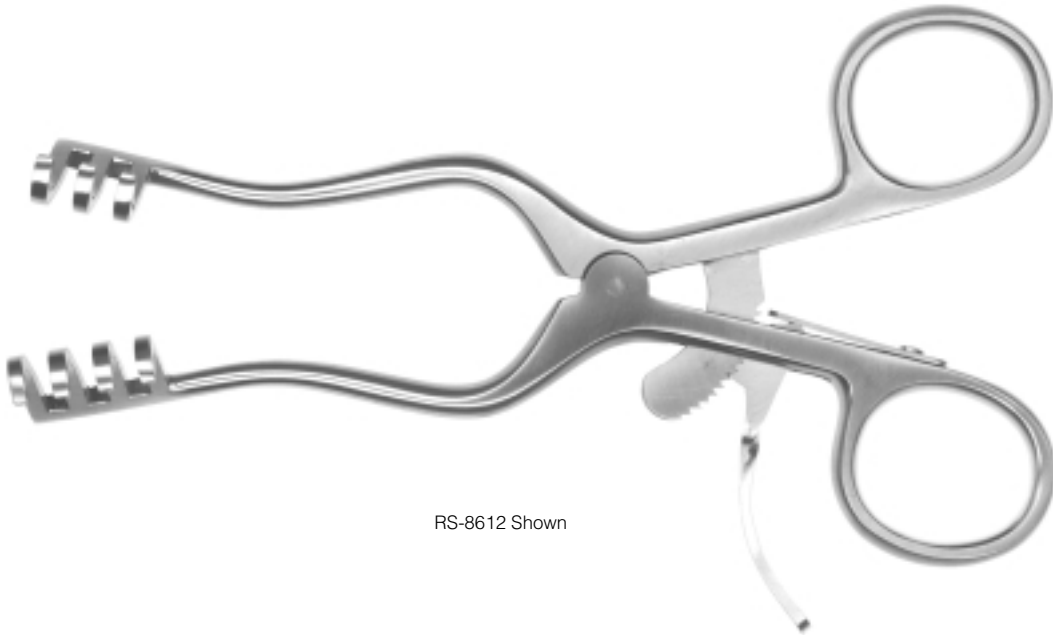

RS-6610 Shown

RS-6614

RAGNELL
double end
3mm x 5mm
5mm x 15mm
length 6"

**RS-6628**

Rake retractor
rigid shaft
length 6"
2 prongs, blunt

RS-6622 Shown

1-800-424-2984
www.roboz.com

RS-6630 Rake retractor
rigid shaft
length 6"
3 prongs, blunt

RS-6624 Shown

RS-6670 DESMARRES
length 5 1/2"
blade width 11mm
RS-6672 blade width 13mm

RS-6672 Shown

RS-8600 WEITLANER
2 x 3 prongs
spread 1 1/2"
length 4"
sharp
RS-8602 blunt

RS-8600 Shown

RS-8612 Shown

RS-8612WEITLANER
3 x 4 prongs, blunt
spread 1^{3/4}"
length 5^{1/2}"**RS-8614**spread 3^{1/2}"
length 6^{1/2}"**RS-8616**spread 4^{3/4}"
length 8"**1-800-424-2984**
www.roboz.com