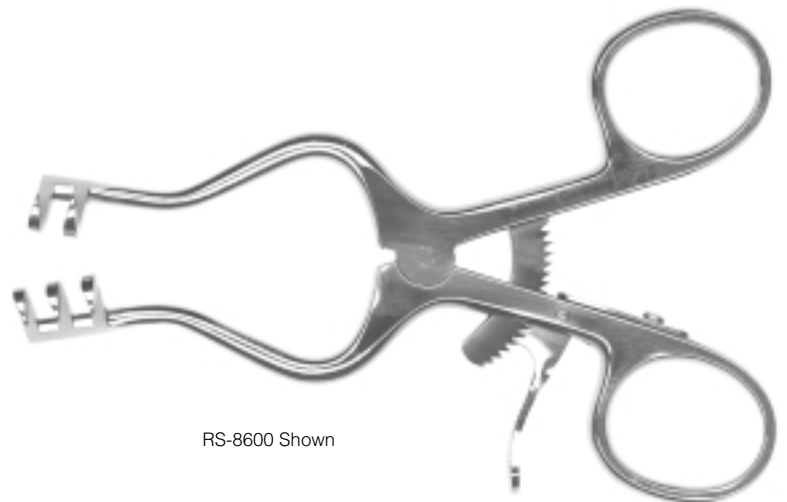

RS-6570 CASTROVIEJO
 non-magnetic
 spread 35mm
 blade length 15mm
 blade depth 5mm
 length 3³/₄"

RS-6585 DAVIS
 3x3 blunt prongs
 spread 2.5"
 length 4¹/₂"

RS-6610
RS-6612

SENN
double end
length 6^{1/2}"
3 sharp prongs
3 blunt prongs

RS-6610 Shown

RS-6614

RAGNELL
double end
3mm x 5mm
5mm x 15mm
length 6"

**RS-6628**

Rake retractor
rigid shaft
length 6"
2 prongs, blunt

RS-6622 Shown

1-800-424-2984
www.roboz.com

RS-6630 Rake retractor
rigid shaft
length 6"
3 prongs, blunt

RS-6624 Shown

RS-6670 DESMARRES
length 5 1/2"
blade width 11mm
RS-6672 blade width 13mm

RS-6672 Shown

RS-8600 WEITLANER
2 x 3 prongs
spread 1 1/2"
length 4"
sharp
RS-8602 blunt

RS-8600 Shown

RS-8612 Shown

RS-8612WEITLANER
3 x 4 prongs, blunt
spread 1^{3/4}"
length 5^{1/2}"**RS-8614**spread 3^{1/2}"
length 6^{1/2}"**RS-8616**spread 4^{3/4}"
length 8"**1-800-424-2984**
www.roboz.com