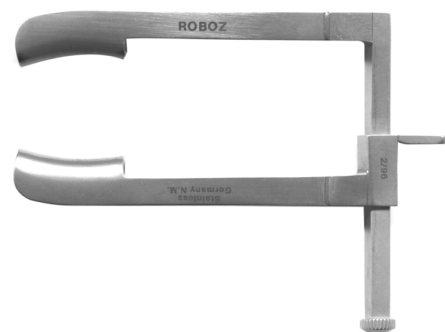

RS-6521 Shown

RS-6521 Cross Action Retractor
 with ratchet
 spread 1"
 length 4"
 angled
 4x4 blunt prongs
RS-6524 straight
 4x4 blunt prongs

RS-6540 BARRAQUER
 wire blades
 spread 12mm
 blade width 10mm
 length 1 3/4"

RS-6550 MURDOCK
 non-magnetic, chrome
 spread 38mm
 blade width 15mm
 length 2¹/₄"

RS-6560 MCKINNEY RETRACTOR
 spread 2"
 blade width 15mm

RS-6561 COOK
 non-magnetic
 spread 1.5"
 blade width 11mm
 length 2"

RS-6570 CASTROVIEJO
 non-magnetic
 spread 35mm
 blade length 15mm
 blade depth 5mm
 length 3³/₄"

RS-6585 DAVIS
 3x3 blunt prongs
 spread 2.5"
 length 4¹/₂"

RS-6610
RS-6612

SENN
double end
length 6^{1/2}"
3 sharp prongs
3 blunt prongs

RS-6610 Shown

RS-6614

RAGNELL
double end
3mm x 5mm
5mm x 15mm
length 6"

**RS-6628**

Rake retractor
rigid shaft
length 6"
2 prongs, blunt

RS-6622 Shown

1-800-424-2984
www.roboz.com

RS-6630 Rake retractor
rigid shaft
length 6"
3 prongs, blunt