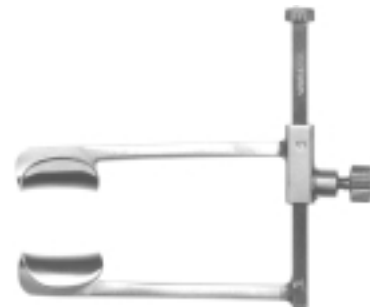

Retractors

RS-6500 AGRICOLA
 3x3 prongs
 depth 4mm
 spread 1"
 length 1 1/2"

RS-6502 GOLDSTEIN
 3x3 prongs
 depth 5mm
 spread 3/4"
 length 1"

RS-6510 Shown

RS-6510 ALM
 4x4 prongs
 depth 3mm
 spread 2 1/4"
 length 2 3/4"
RS-6514 depth 13mm
 spread 3"
 length 4"

RS-6521 Shown

RS-6521 Cross Action Retractor
 with ratchet
 spread 1"
 length 4"
 angled
 4x4 blunt prongs
RS-6524 straight
 4x4 blunt prongs

RS-6540 BARRAQUER
 wire blades
 spread 12mm
 blade width 10mm
 length 1 3/4"

RS-6550 MURDOCK
 non-magnetic, chrome
 spread 38mm
 blade width 15mm
 length 2¹/₄"

RS-6560 MCKINNEY RETRACTOR
 spread 2"
 blade width 15mm

RS-6561 COOK
 non-magnetic
 spread 1.5"
 blade width 11mm
 length 2"

RS-6570 CASTROVIEJO
 non-magnetic
 spread 35mm
 blade length 15mm
 blade depth 5mm
 length 3³/₄"

RS-6585 DAVIS
 3x3 blunt prongs
 spread 2.5"
 length 4¹/₂"

RS-6610
RS-6612

SENN
double end
length 6^{1/2}"
3 sharp prongs
3 blunt prongs