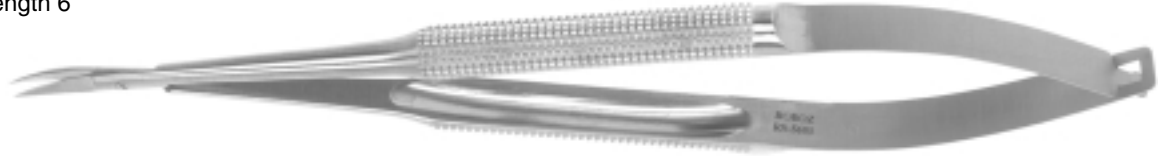

RS-5677 NOYES
 straight, sharp-blunt
 overall length 4¹/₂"

RS-5678 NOYES
 straight, blunt-blunt
 overall length 4¹/₂"

RS-5680

Micro Dissecting
straight, 8mm blades
flat handle
comb. tip width 0.33mm
overall length 6"

**RS-5681**

Micro Dissecting
curved, 8mm blades
flat handle
comb. tip width 0.33mm
overall length 6"

**RS-5692**

Micro Dissecting
straight, 6mm blades
round handle
comb. tip width 0.33mm
overall length 6"

RS-5693 McCLURE
 Micro Dissecting
 curved, 6mm blades
 round handle
 comb. tip width 0.33mm
 overall length 6"

RS-5788 NOYES
 angled on flat
 12mm blades
 length 4 3/4"

RS-5802 DeWECKER
 sharp-sharp
 7mm blades
 length 4 1/4"