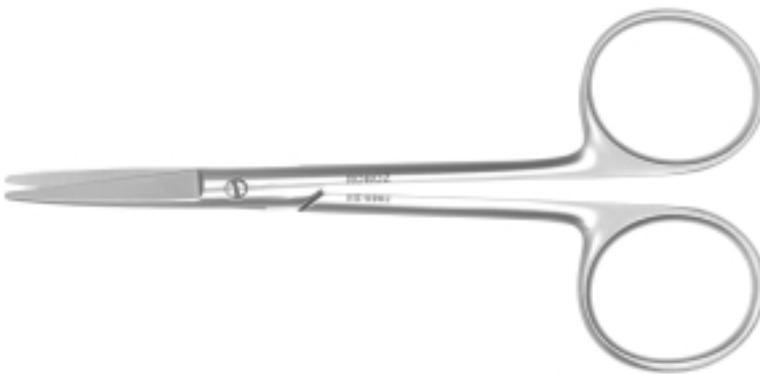

1-800-424-2984
www.roboz.com

RS-5942 Shown

RS-5942**RS-5943**

STEVENS

blade length 19mm

length 4^{1/4}"

straight, blunt

curved, blunt

RS-5960 Shown

RS-5960**RS-5963**

KNAPP

blade length 27mm

length 4"

straight, sharp-blunt

curved, sharp-blunt

RS-5962 Shown