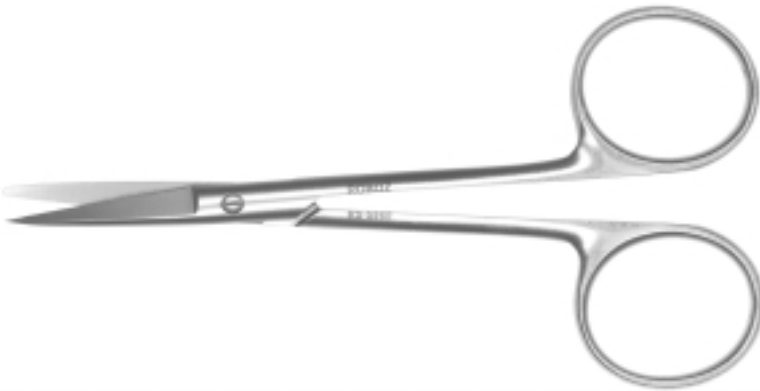

- RS-5918** Micro Dissecting angled, sharp
 blade length 25mm
 length 4¹/₂"

- RS-5921** Micro Dissecting curved on side, sharp
 blade length 22mm
 length 4¹/₂"

- RS-5925** LA GRANGE
 double curve
 sharp serrated
 blade length 18mm
 length 4¹/₄"

1-800-424-2984
www.roboz.com

RS-5942 Shown

RS-5942**RS-5943**

STEVENS

blade length 19mm

length 4^{1/4}"

straight, blunt

curved, blunt

RS-5960 Shown

RS-5960**RS-5963**

KNAPP

blade length 27mm

length 4"

straight, sharp-blunt

curved, sharp-blunt

RS-5962 Shown