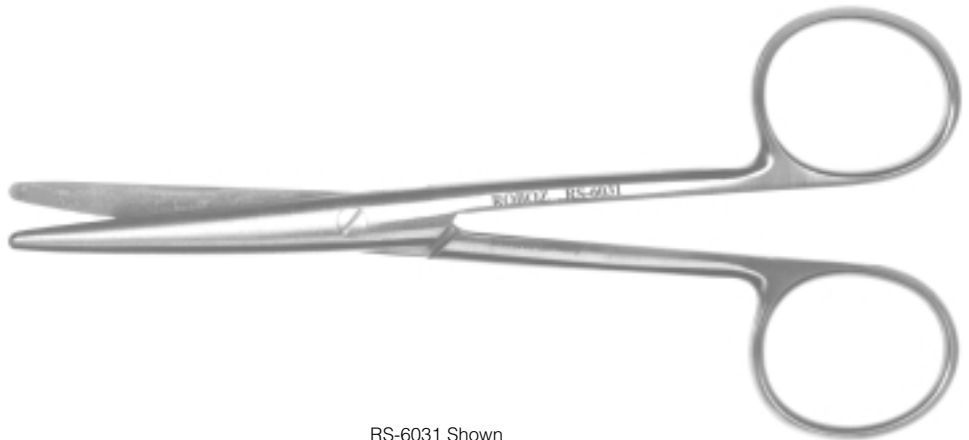

RS-5983 Shown

Micro Dissecting
blade length 26mm
length 4"
RS-5990 straight, probe points

RS-5990 Shown

**RS-5998**

Micro Dissecting
angled
probe points
blade length 24mm
length 4^{1/2}"

RS-6010 Shown

RS-6010

METZENBAUM
length 5"
straight, blunt
blade length 25mm

RS-6010SC

SURE CUT
straight, blunt
blade length 25mm

RS-6013

curved, blunt
blade length 27mm

RS-6013SC

SURE CUT
curved, blunt
blade length 27mm

**RS-6015**

RAGNELL
curved
slender blunt points
blade length 27mm
length 5"

RS-6031
Micro Dissecting
blade length 40mm
length 5"
light curve, blunt

RS-6031 Shown

RS-6043
POTTS-SMITH
blade length 13mm
length 7"
45° angle

RS-6043 Shown

1-800-424-2984
www.roboz.com

KELLY
blade length 29mm
length 6¹/₄"

RS-6050

straight, sharp

RS-6051

curved, sharp

RS-6050 Shown