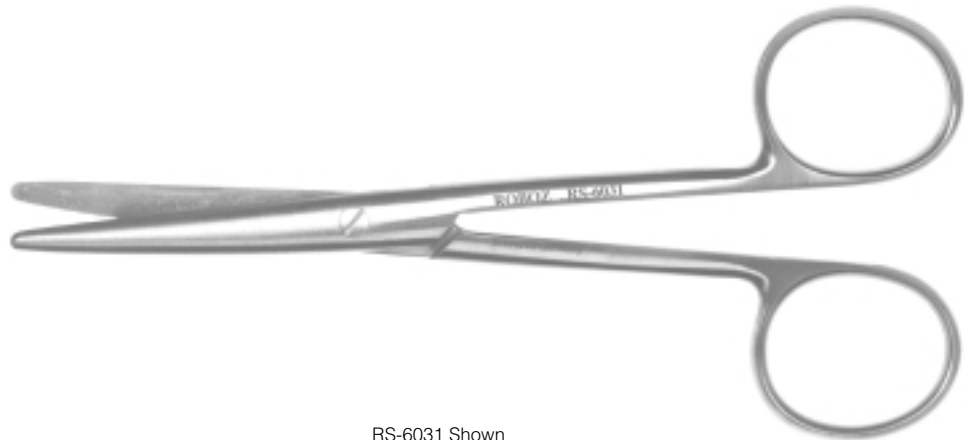

RS-5983 Shown

Micro Dissecting
blade length 26mm
length 4"
RS-5990 straight, probe points

RS-5990 Shown

**RS-5998**

Micro Dissecting
angled
probe points
blade length 24mm
length 4^{1/2}"

RS-6010 Shown

RS-6010

METZENBAUM
length 5"

RS-6010SC

straight, blunt
blade length 25mm

RS-6013

SURE CUT
straight, blunt
blade length 25mm

RS-6013SC

curved, blunt
blade length 27mm
SURE CUT
curved, blunt
blade length 27mm

**RS-6015**

RAGNELL
curved
slender blunt points
blade length 27mm
length 5"

RS-6031
Micro Dissecting
blade length 40mm
length 5"
light curve, blunt

RS-6031 Shown

RS-6043
POTTS-SMITH
blade length 13mm
length 7"
45° angle

RS-6050 Shown

RS-6058

KELLY

angled, sharp

blade length 29mm

length 6¹/₄"

Ordering Information

Phone To Order by phone call Toll Free **1-800-424-2984**
Our experienced customer support staff will courteously and efficiently assist you. Our business hours are:
8:30 a.m. to 5:30 p.m. Eastern Time