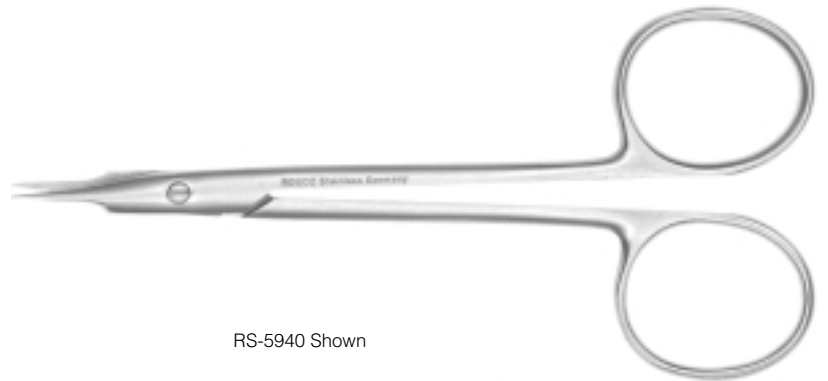

- RS-5918** Micro Dissecting angled, sharp
 blade length 25mm
 length 4¹/₂"

- RS-5921** Micro Dissecting curved on side, sharp
 blade length 22mm
 length 4¹/₂"

- RS-5925** LA GRANGE
 double curve
 sharp serrated
 blade length 18mm
 length 4¹/₄"

RS-5928 O'BRIEN
angular
blade length 14mm
length 3³/₄"

RS-5930 McGUIRE
right
blade length 15mm
length 4"

RS-5940 STEVENS
blade length 19mm
length 4¹/₄"
straight, sharp
RS-5941 curved, sharp

RS-5940 Shown

1-800-424-2984
www.roboz.com

RS-5942 Shown

RS-5942**RS-5943**

STEVENS

blade length 19mm

length 4^{1/4}"

straight, blunt

curved, blunt