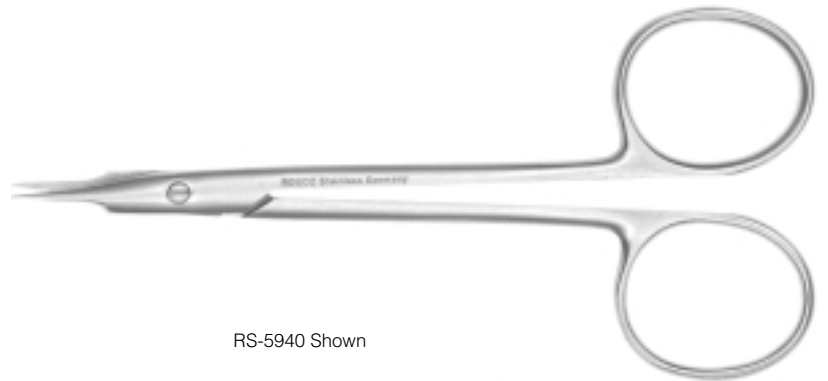

RS-5918 Micro Dissecting
 angled, sharp
 blade length 25mm
 length 4¹/₂"

RS-5921 Micro Dissecting
 curved on side, sharp
 blade length 22mm
 length 4¹/₂"

RS-5925 LA GRANGE
 double curve
 sharp serrated
 blade length 18mm
 length 4¹/₄"

RS-5928 O'BRIEN
angular
blade length 14mm
length 3³/₄"

RS-5930 McGUIRE
right
blade length 15mm
length 4"

RS-5940 STEVENS
blade length 19mm
length 4¹/₄"
straight, sharp
RS-5941 curved, sharp

RS-5940 Shown

1-800-424-2984
www.roboz.com

RS-5942 Shown

RS-5942**RS-5943**

STEVENS

blade length 19mm

length 4^{1/4}"

straight, blunt

curved, blunt