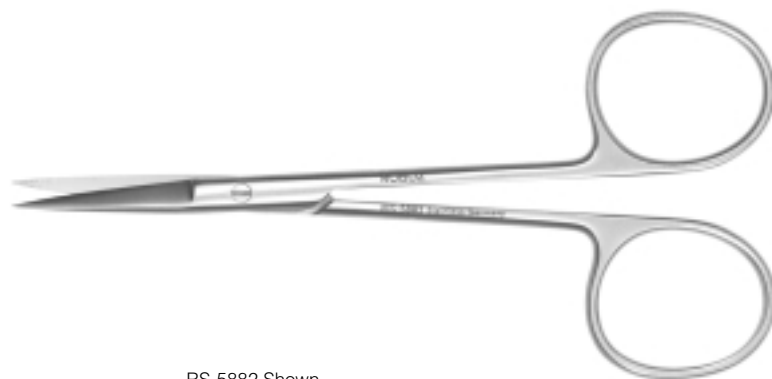

Micro Dissecting
 23mm blades
 flat shanks & large rings
 length 4"
RS-5852 straight, sharp
RS-5853 curved, sharp

RS-5852 Shown

RS-5859 WILMER
 angled on flat
 sharp
 blade length 15mm
 length 4"

RS-5865 Micro Dissecting
 curved
 flat shanks
 large finger rings
 blade length 19mm
 length 4"

1-800-424-2984
www.roboz.com

**RS-5869**

BIRO
 angled on flat
 sharp outside edges
 blade length 17mm
 length 4"

**RS-5871**

GRADLE
 slightly curved
 sharp points
 blade length 12mm
 length 4"

**RS-5880****RS-5881**

Micro Dissecting
 20mm blades
 length 3¹/₂"
 straight, sharp
 curved, sharp

RS-5880 Shown

- RS-5882** Micro Dissecting
length 4"
straight, sharp
blade length 24mm
- RS-5883** curved, sharp
blade length 24mm

RS-5882 Shown

- RS-5910** Micro Dissecting
blade length 23mm
length 3 1/2"
straight, sharp
- RS-5911** curved, sharp

RS-5910 Shown

- RS-5912** Micro Dissecting
straight, sharp
blade length 24mm
length 4 1/2"
standard
- RS-5912L** left handed version
- RS-5912SC** SURE CUT
- RS-5914** carbide blades
- RS-5914SC** SURE CUT, carbide