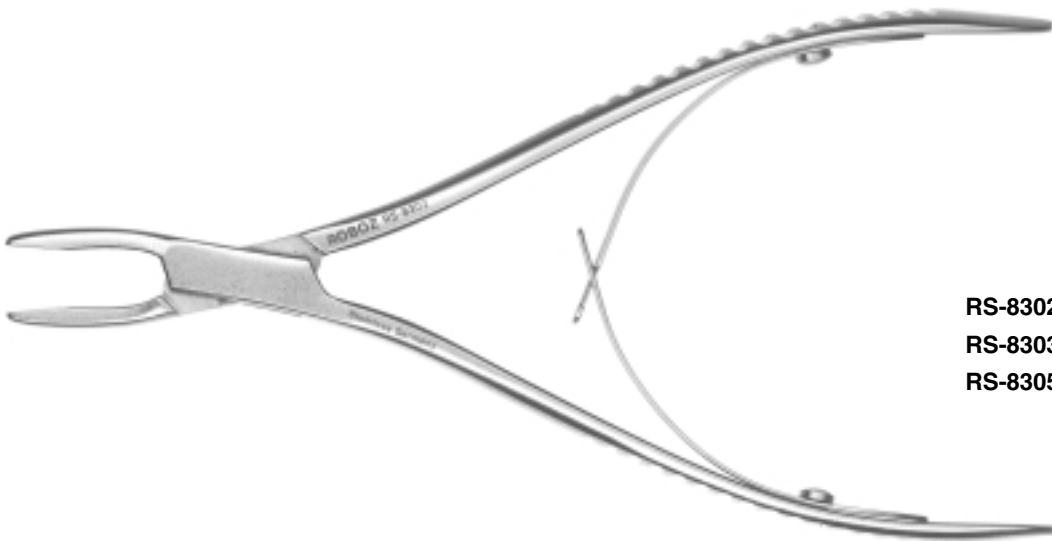

RS-8300

FRIEDMAN
slight curve
very delicate
jaw width 2mm
length 5 1/2"

RS-8302

RS-8303

RS-8305

Micro FRIEDMAN
very delicate
jaw width 1.3mm
length 5 1/2"
straight
curved
very delicate
jaw width 1.0mm
slight curve

RS-8302 Shown

1-800-424-2984
www.roboz.com

RS-8310 Mini Bone Rongeur
jaw width 2mm
jaw length 8mm
overall length 5"

RS-8321 LEMPERT
jaw width 2.5mm
length 6 1/2"
slight curve

RS-8320 Shown

1-800-424-2984
www.roboz.com

RS-8340

Micro BLUMENTHAL
curved
jaw width 2mm
length 4 1/2"

RS-8342

BLUMENTHAL
jaw width 2mm
slight angle
length 6"

RS-8342 Shown

RS-8360

HARTMAN
strong curve
length 5 3/4"

RS-8370

BANE
curved
length 6.5"

RS-8374

ADSON
curved
jaw width 7mm
jaw length 13mm
overall length 8"

75% of Actual

RS-8431

RUSKIN
double action, curved
jaw width 3mm
length 6"

1-800-424-2984
www.roboz.com