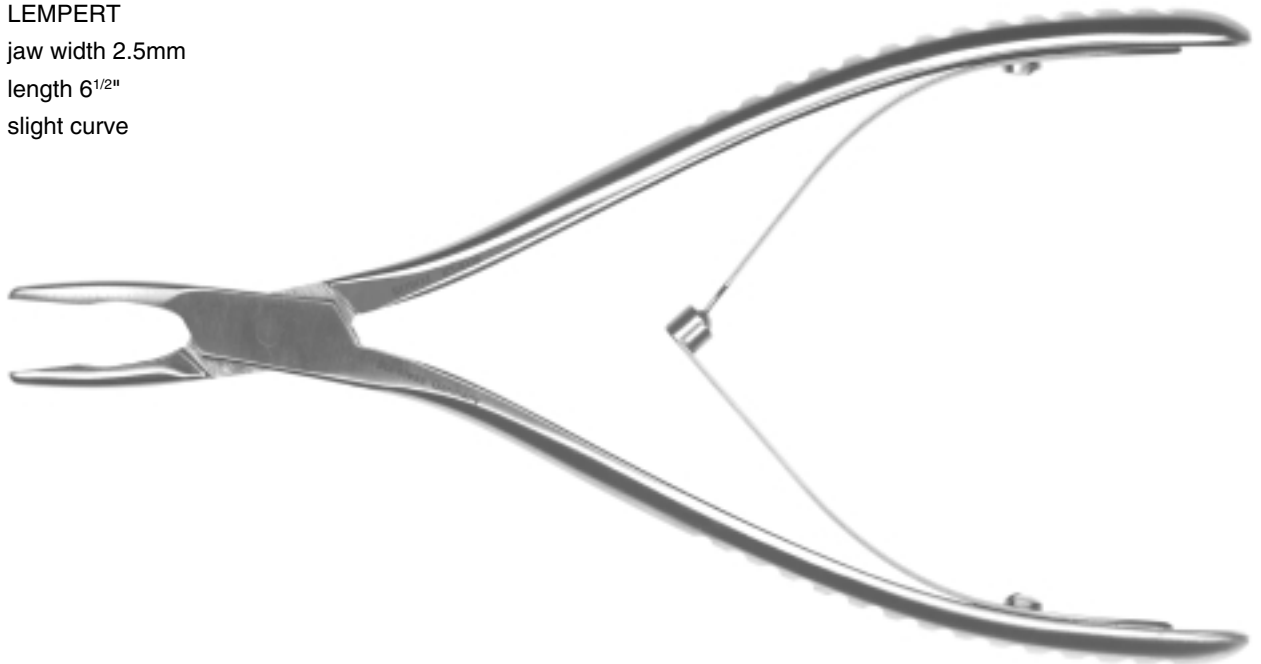

RS-8300

FRIEDMAN
slight curve
very delicate
jaw width 2mm
length 5 1/2"

RS-8302

RS-8303

RS-8305

Micro FRIEDMAN
very delicate
jaw width 1.3mm
length 5 1/2"
straight
curved
very delicate
jaw width 1.0mm
slight curve

RS-8302 Shown

1-800-424-2984
www.roboz.com

RS-8310 Mini Bone Rongeur
jaw width 2mm
jaw length 8mm
overall length 5"

RS-8321 LEMPERT
jaw width 2.5mm
length 6 1/2"
slight curve

RS-8320 Shown

1-800-424-2984
www.roboz.com

RS-8340

Micro BLUMENTHAL
curved
jaw width 2mm
length 4 1/2"

RS-8342

BLUMENTHAL
jaw width 2mm
slight angle
length 6"

RS-8342 Shown

RS-8360

HARTMAN
strong curve
length 5 3/4"

RS-8370

BANE
curved
length 6.5"

RS-8374

ADSON
curved
jaw width 7mm
jaw length 13mm
overall length 8"

75% of Actual

RS-8431

RUSKIN
double action, curved
jaw width 3mm
length 6"

1-800-424-2984
www.roboz.com