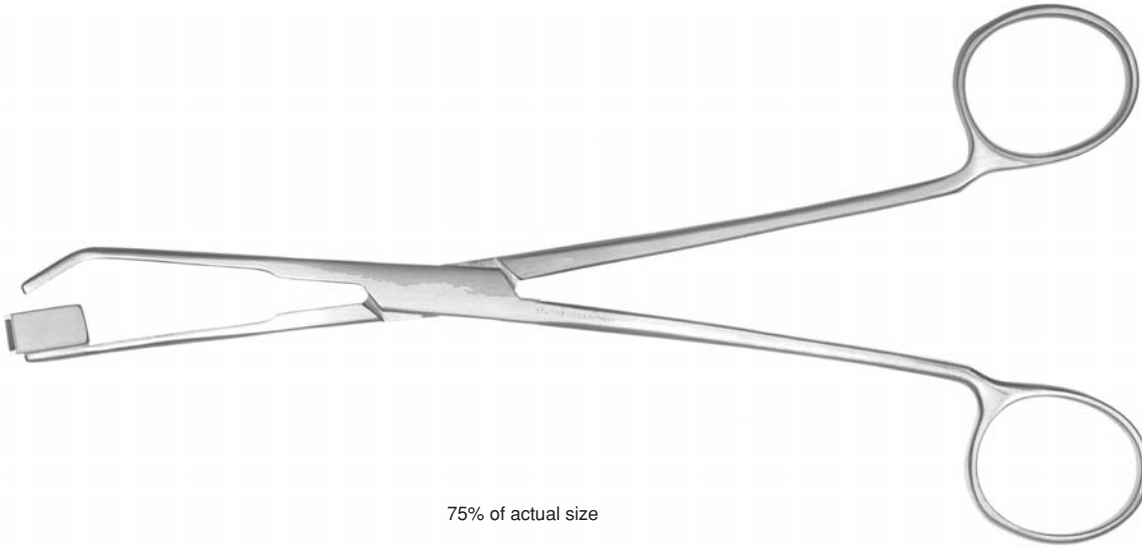

# Clips and Clamps

		<b>RS-5420</b>	Micro Clip straight 70gr pressure clip width 0.75mm jaw length 5mm
		<b>RS-5422</b>	Micro Clip straight 70gr pressure clip width 0.75mm jaw length 6mm
		<b>RS-5424</b>	Micro Clip straight 70gr pressure clip width 1mm jaw length 8mm
		<b>RS-5426</b>	Micro Clip straight 70gr pressure clip width 1.5mm jaw length 10mm
		<b>RS-5431</b>	Micro Clip slight curve 70gr pressure clip width 1mm jaw length 6mm
		<b>RS-5433</b>	Micro Clip strong curve 70gr pressure clip width 1mm jaw length 6mm
		<b>RS-5435</b>	Micro Clip 45° angle 70gr pressure clip width 1mm jaw length 6mm

Please use clip applying forceps with these micro clips to avoid damage and for ease of use.

RS-5410  
Clip Applying Forceps  
for micro clips  
length 5<sup>1</sup>/<sub>2</sub>"

RS-5440  
Micro Clip  
applying forceps  
with lock  
length 5<sup>3</sup>/<sub>4</sub>"

RS-5450

SCHWARTZ clip applying forceps for temporary clips length 8"

75% of actual size

RS-5452

SCHWARTZ temporary clip straight, smooth 795gr pressure jaw width 1.7mm jaw length 8mm clip length 1"

RS-5457

SCHWARTZ temporary clip slight angle, smooth 795gr pressure jaw width 1.7mm jaw length 8mm clip length 1"

RS-5459

SCHWARTZ temporary clip strong angle, smooth 795gr pressure jaw width 1.7mm jaw length 8mm clip length 1"