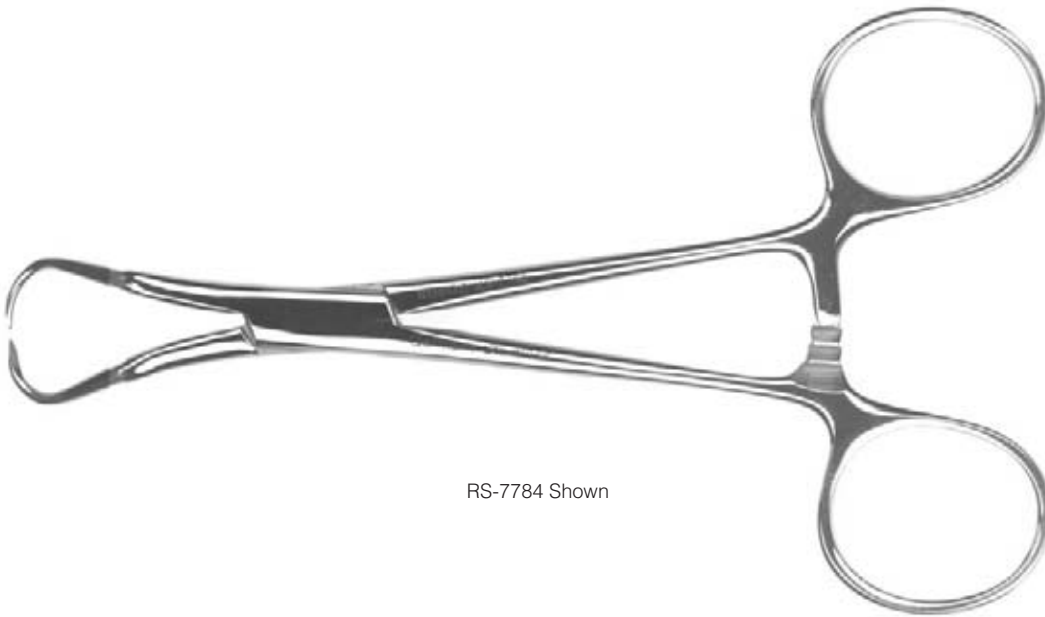

**RS-7444**      JOHNS HOPKINS  
 bulldog clamp  
 straight  
 800gr pressure  
 length 2<sup>1/2</sup>"

**RS-7445**      JOHNS HOPKINS  
 bulldog clamp  
 curved  
 800gr pressure  
 length 2<sup>1/2</sup>"

**RS-7446**      JOHNS HOPKINS  
 bulldog clamp  
 straight  
 1000gr pressure  
 length 3"

**RS-7447**      JOHNS HOPKINS  
 bulldog clamp  
 curved  
 1000gr pressure  
 length 3"

RS-7500

DeBAKEY  
atraumatic bulldog clamp  
straight  
400-500gr pressure  
jaw length 2cm  
overall length 7.5cm

RS-7511

DeBAKEY  
atraumatic bulldog clamp  
curved  
400-500gr pressure  
jaw length 2cm  
overall length 7.5cm

RS-7530  
 GLOVER  
 atraumatic bulldog clamp  
 straight  
 tension adjusting screw  
 240-260gr pressure  
 jaw length 2cm  
 overall length 7cm

RS-7541  
 GLOVER  
 atraumatic bulldog clamp  
 curved  
 with tension adjusting screw  
 240-260gr pressure  
 jaw length 2cm  
 overall length 7cm

RS-7760

JONES  
towel clamp  
cross action  
light weight  
length 2<sup>1</sup>/<sub>4</sub>"